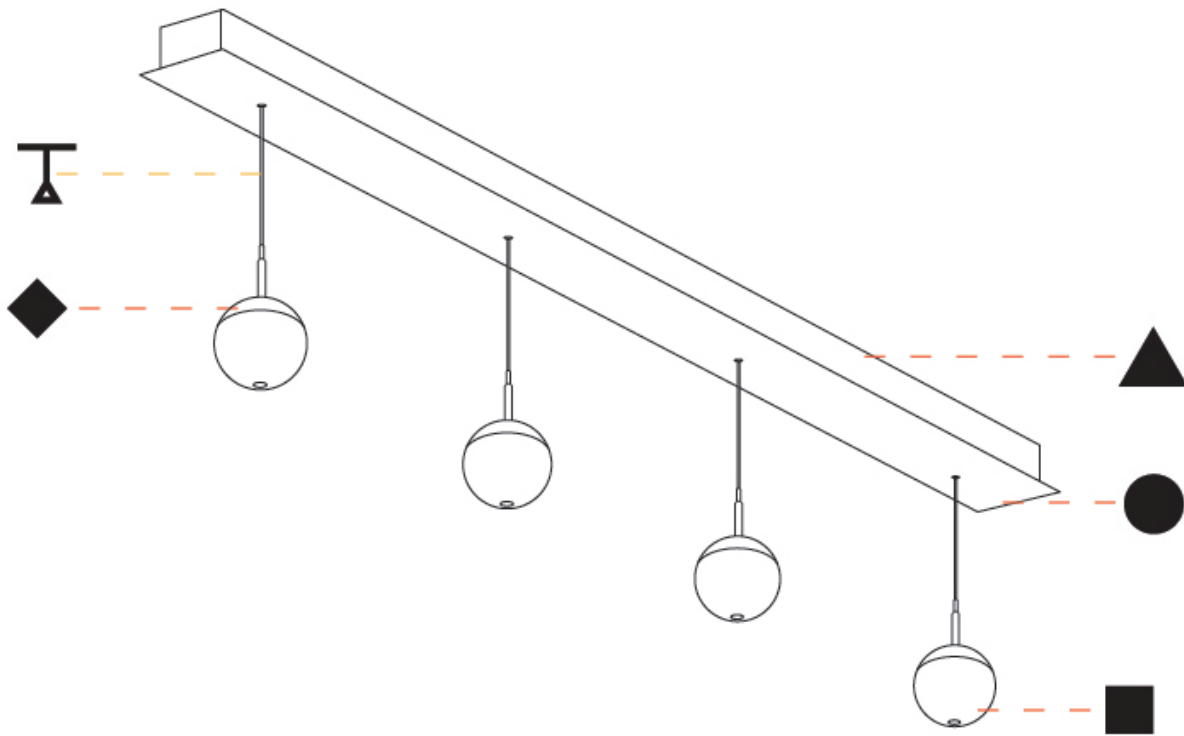

PROJECT	_____
TYPE	_____
SPECIFIER	_____
QUANTITY	_____
DATE	_____

G-MINI CHANNEL SNOOKER GLASS SUSPENSION

A300640-

A