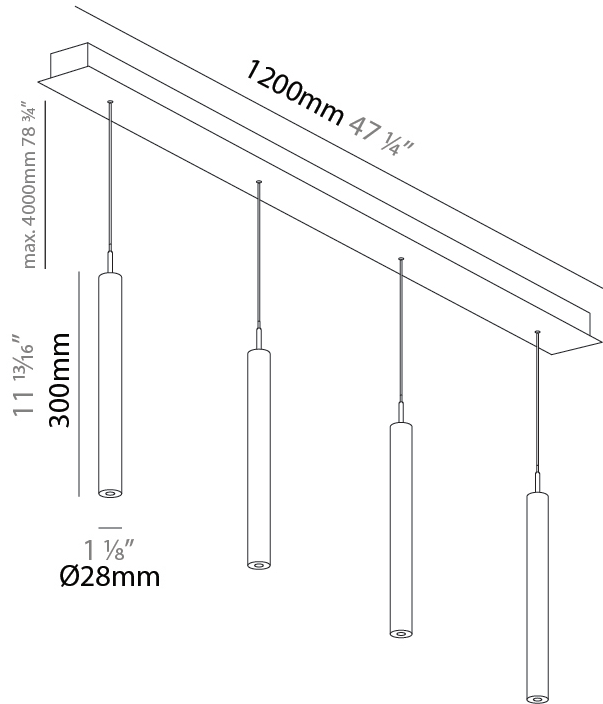

GENERAL

Series: G-Mini Channel
Subseries: G-Mini Channel Hangover
Partner: Prolicht
Division: Architectural
Installation: Suspension
Product Type: Clusters
Mounting Location: Ceiling
Light Distribution: Direct

PHYSICAL

Shape: Cylinder
Diameter (mm): 28
Diameter (in): 1 1/8"
Length (mm): 1200
Length (in): 47 1/4"
Height (mm): 300
Height (in): 11 13/16"

Diffuser: Shine Ring - NOR / OPL / YEL / ORA / RED / BLU / GRN
Fixture Finish: SSR / BKV / CWI / CRY / HAB / UFT / ITA / RUA / FTG / MYG / LOD / PUS / FRO / FUP / KIA / POP / BLS / SPG / MEY / GOH / CHC / COM / ABZ / JAG / OBR / MOS / ROR
Accent Finish: NOF / COP / MIR / SSS
Fixture Material: Extruded Aluminum / Steel
Cable Details: 2000mm/78 3/4" / 4000mm/157 1/2" - Cable, Black, Green, Orange, Red, White

ELECTRICAL

Lamp Type: LED (Zhaga Standard)
Input Wattage (W): 26
Total Output Wattage (W): 23.7
Dimming: Tri-Mode (Non-Dimming and Phase Dimming (120Vac only) and 0-10V Dimming)
Driver Included: Yes
Driver Location: Integrated
Driver Type: Constant Current - Universal
Driver Class: Class 2
Input Voltage (V): 120 - 277

LED

Color Temperature (°K): 2700 / 3000 / 3500 / 4000
Max. Delivered Lumen (lm): 1557 / 1421 / 1499 / 1450
Nominal Lumen (lm): 1840 / 1949 / 2057 / 2112
CRI: >90 CRI
Lamp Life (hrs): 50000

OPTICAL

Beam Angle: 32 / 58

RATINGS AND CERTIFICATIONS

Certified By: Certified for North American Standards
IP rating: IP20